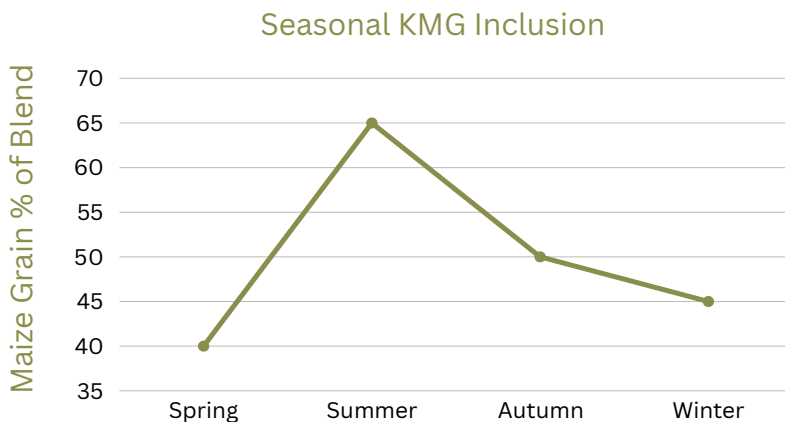

Kibbled maize grain provides high starch and rapid rumen fermentation, driving glucose production and milk yield, Palm kernel expeller provides fibre and moderates fermentation speed. Balancing these two changes the rumen fermentation curve and energy availability.

Supplementary Additions

We can include molasses and/or minerals where required to support feed performance in pasture-based dairy systems.

Molasses is commonly used to improve palatability and reduce sorting in feed pad and paddock feeding systems. It also provides a rapidly fermentable energy source that complements fibre-based feeds such as palm kernel, supporting more consistent rumen function when included at appropriate levels.

Minerals may be added to help balance known deficiencies in pasture-based diets, particularly during periods of high demand such as early lactation. This can support animal health, milk production, and overall herd performance. These additions are used to enhance consistency and nutritional balance without changing the core seasonal structure of the blend.